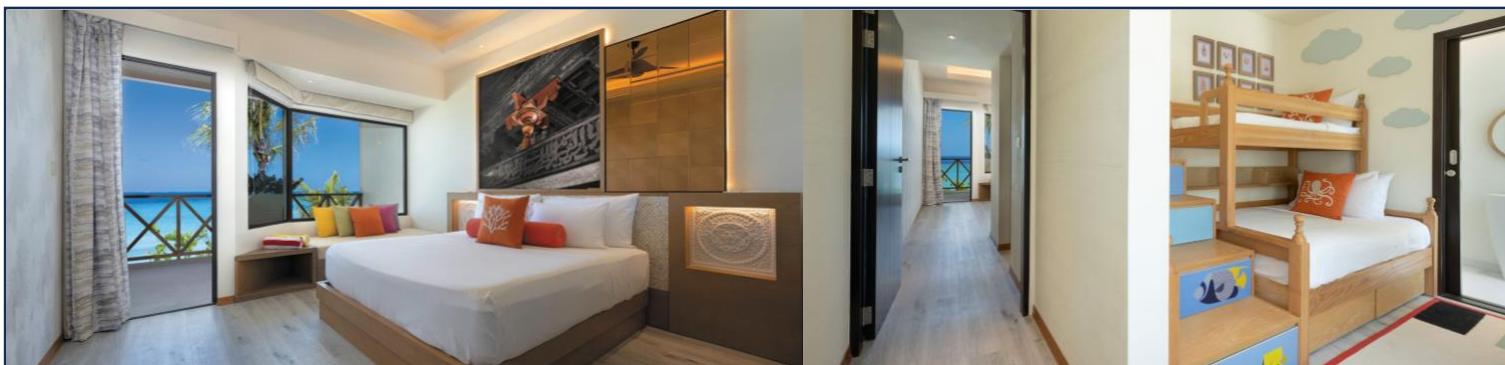

OBLU XPERIENCE ALIFUSHI

OCEAN VIEW FAMILY 2 BEDROOM

 **Occupancy**
 2 ADULTS + 2 CHILD OR 3 ADULTS + 1 CHILD
  **No of Villas**
 48 UNITS
  **Villa Size**
 50 M²
 **Bedding**
 KING BED

 **Features**
 DIRECT BEACH ACCESS

 **Features**
 INTERCONNECTED ROOMS

AMENITIES

-  DRINKING WATER BOTTLES
-  IN-VILLA SAFE
-  HAIR DRYER
-  WARDROBE AND CLOTH HANGERS
-  SINGLE VANITY
-  ROBE AND SLIPPERS
-  CABLE TV
-  IN-VILLA WI-FI ACCESS
-  AIR CONDITIONING
-  INDIVIDUAL BALCONY
-  TEA/COFFEE MAKING FACILITIES
-  IRON AND IRONING BOARD
-  LARGE FLAT SCREEN LCD TV